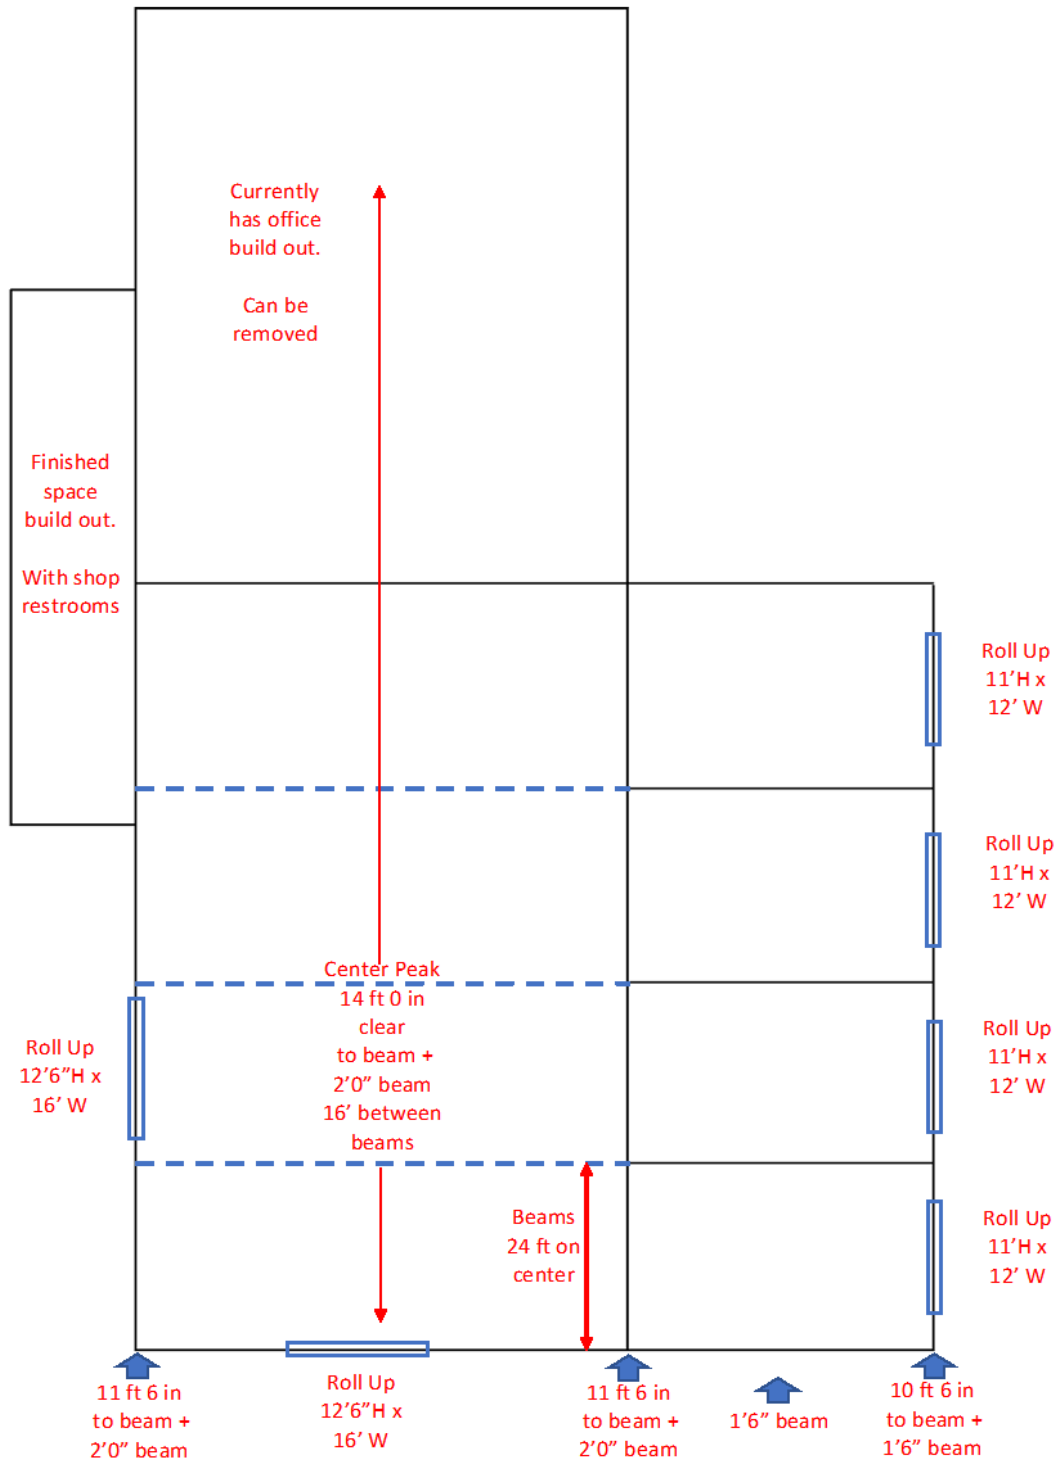

3301 Old Pickett Clear Height to beams, rollup doors and bays