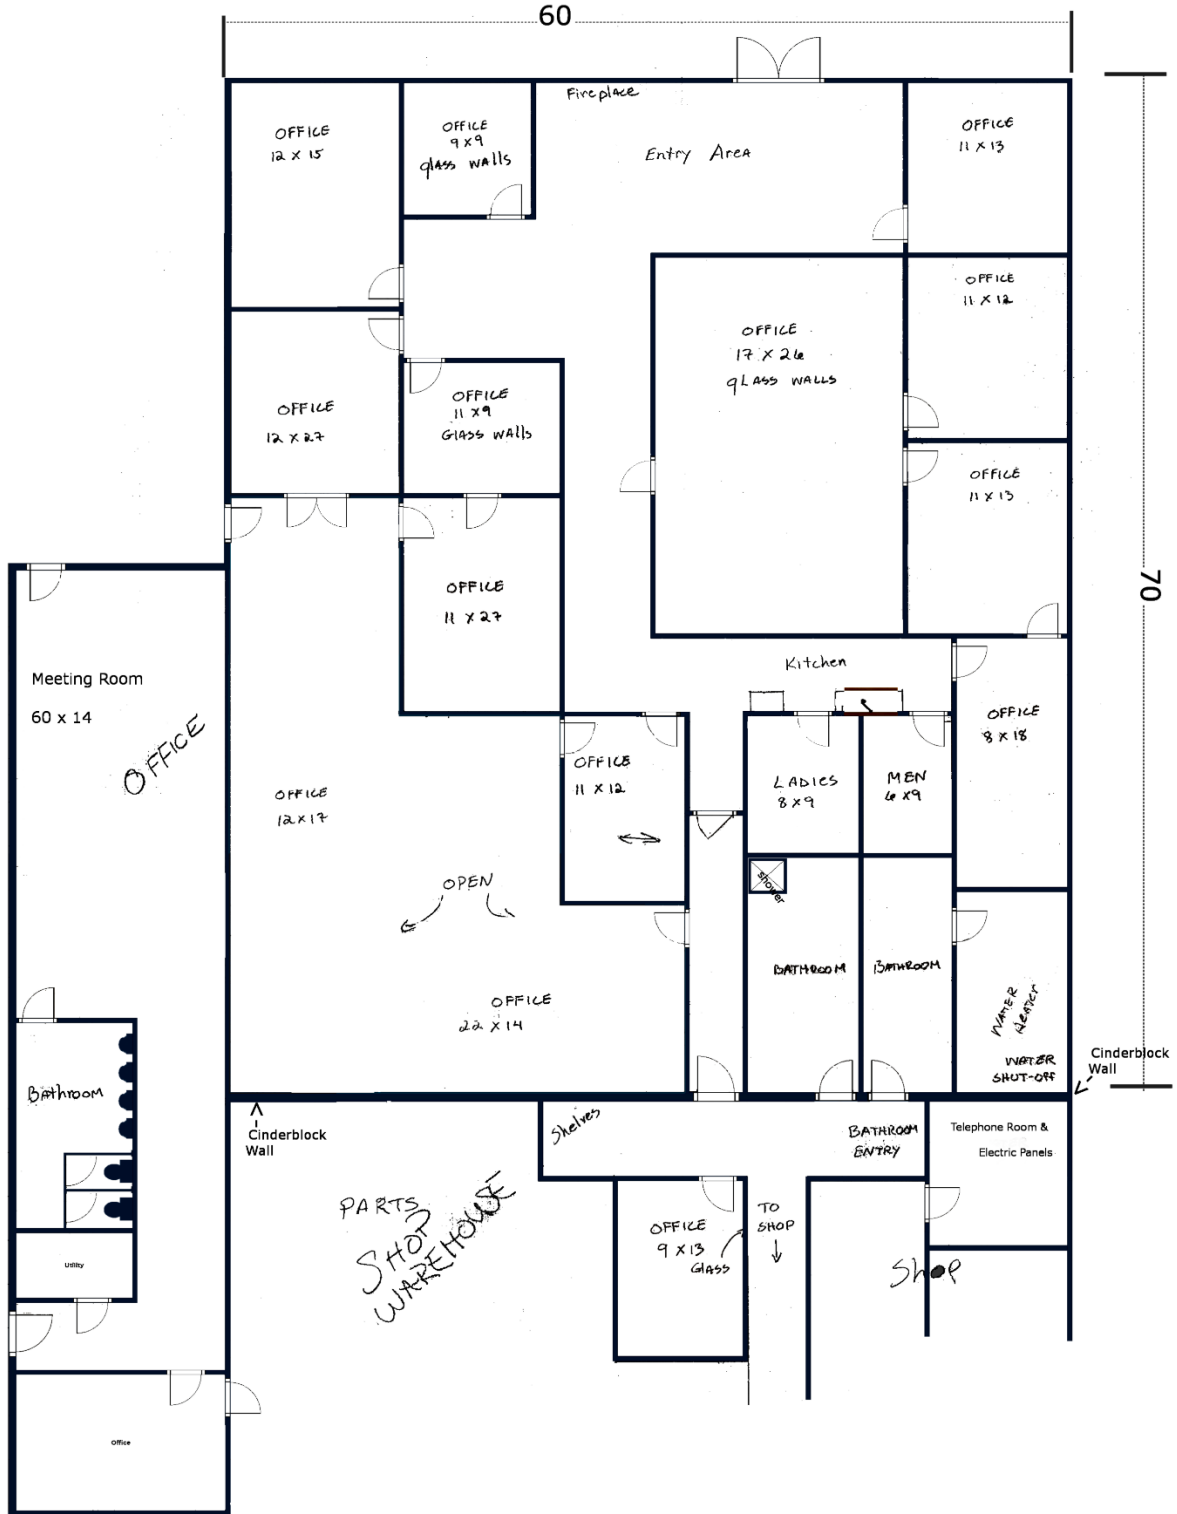

- I-66 and the Beltway, Route 29 and Route 50
- McLean, Falls Church, Tysons Corner, Vienna, Oakton, Fairfax City, Merrifield

Paved front parking area

Rear access road to fenced lot

3 Buildings

- 15,800 sf, 1,700 sf, 900 sf

Call 703-371-8419

3301 Old Pickett Road, Fairfax VA – Available for Lease, 2.78 Ac land area

3301 Old Pickett Road, office / support areas - floor plan

3301 Old Pickett Clear Height to beams, rollup doors and bays